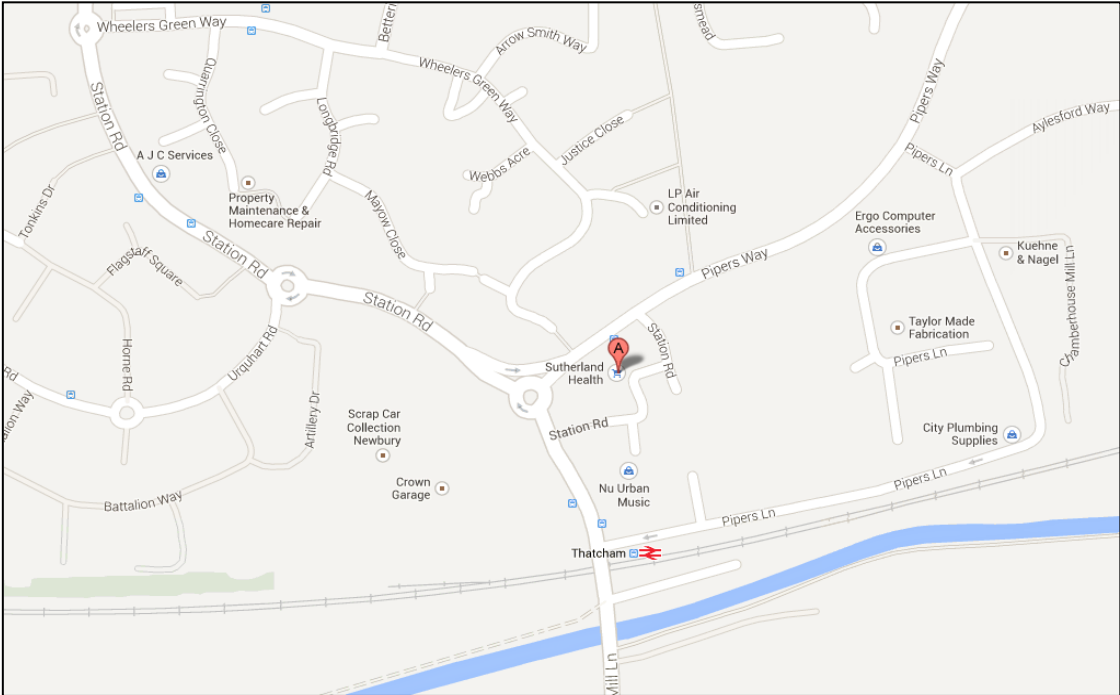

Map

Google Maps