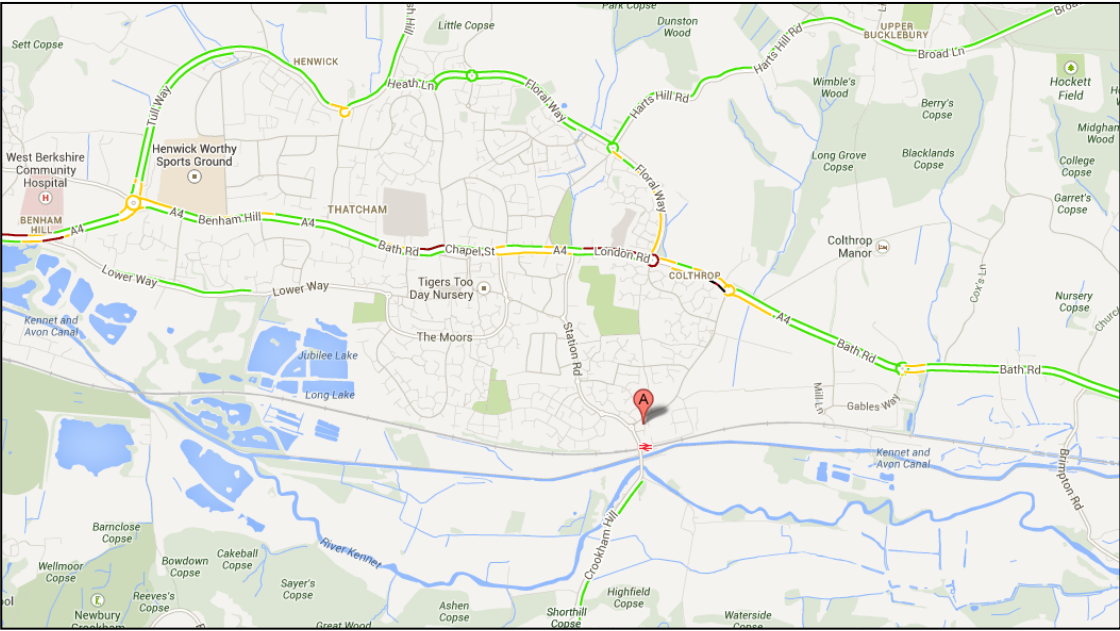

Google Maps